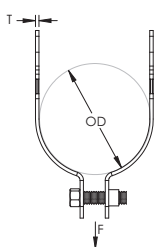

COPC Single Piece Strut Clamp for Copper Tube – COPC0050CP

- One piece break apart strut clamp
- Includes thread impression and captured screw
- Fits into open side of strut channel

Part Number	COPC0050CP
Material	Steel
Finish	Copper Electroplated
Copper Tube Size	1/2"
Outer Diameter (OD)	5/8"
Width (W)	1 1/4"
Thickness (T)	18 GA
Static Load (F)	400 lb
Standard Packaging Quantity	100 pc
UPC	78285634510
UNSPSC	40141725