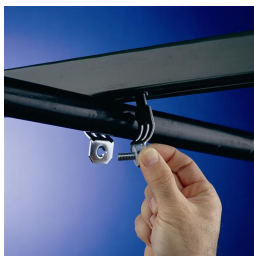

COPC Single Piece Strut Clamp for Copper Tube – COPC0050CP

- One piece break apart strut clamp
- Includes thread impression and captured screw
- Fits into open side of strut channel

Part Number	COPC0050CP
Material	Steel
Finish	Copper Electroplated
Copper Tube Size	1/2"
Outer Diameter (OD)	5/8"
Width (W)	1 1/4"
Thickness (T)	18 GA
Static Load (F)	400 lb
Standard Packaging Quantity	100 pc
UPC	78285634510
UNSPSC	40141725